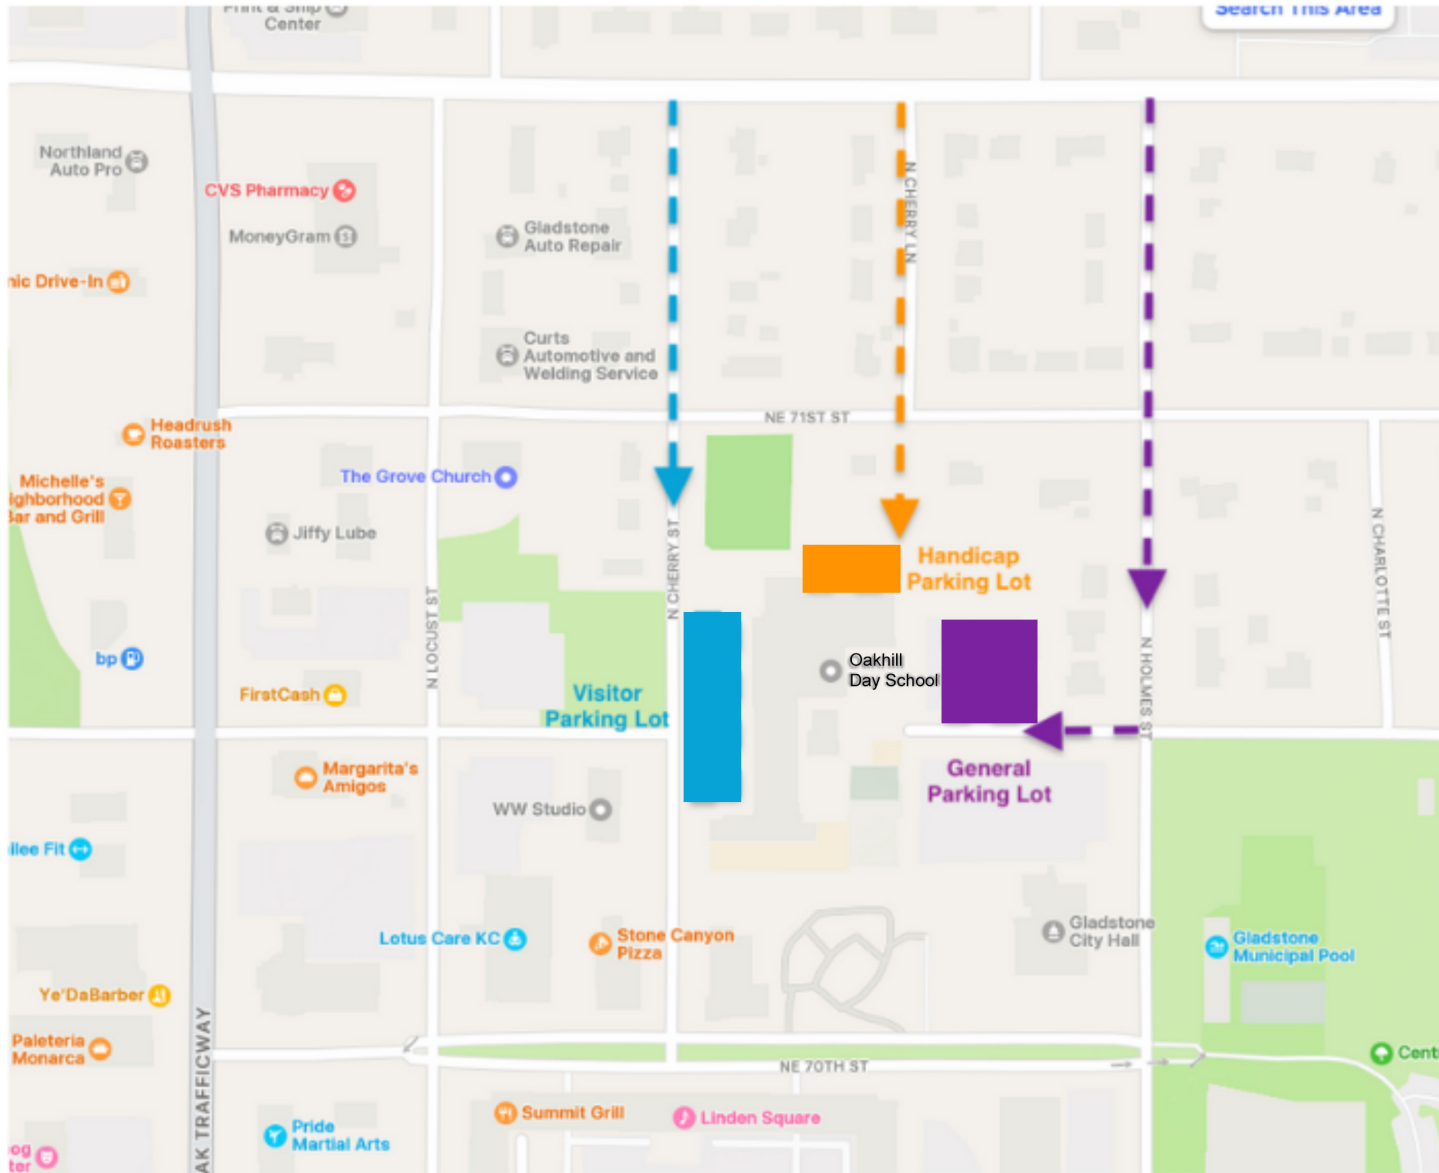

Bethel Baptist Church - Parking Diagram

as of November 3, 2024

General Parking Lot

General Parking Lot
600 NE 70th Ter
Gladstone, MO 64118

 Handicap Parking

Handicap Parking Lot
7019 N. Cherry St.
Gladstone, MO 64118